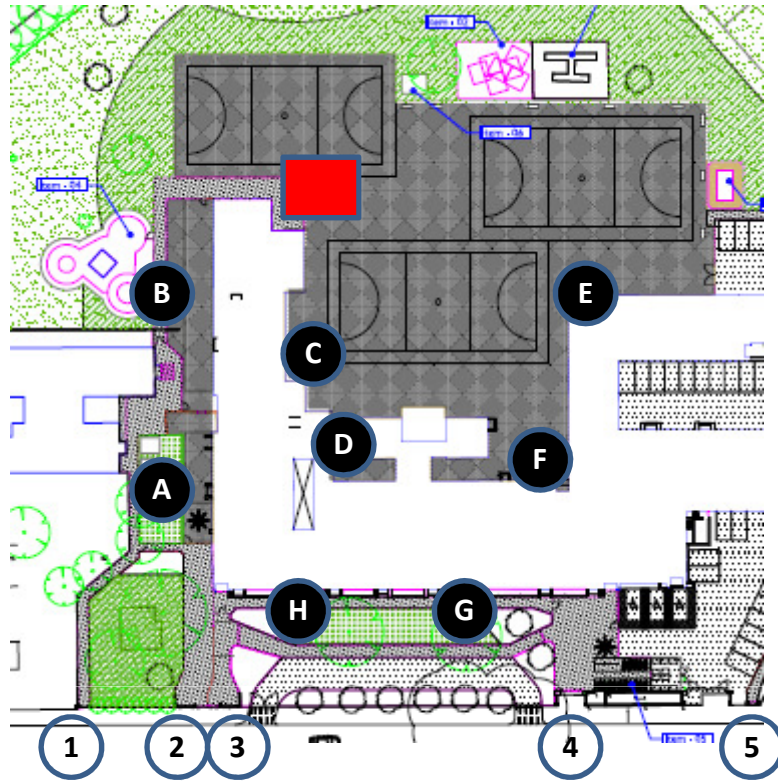

Ruislip Gardens Primary School

We have relabelled our entry and exit points to provide more clarity to parents. We ask that you use the designated points to drop and collect your child each day. This will ease congestion at busy times of the school day.

Please ensure your child does NOT use scooters or bikes within the school boundaries.

Pedestrian Gates

- 1 Years 2, 3, 4, 6
- 2 Reception & Nursery
- 3 Years 1 & 5
- 4 Years 1 & 5 & Office
- 5 Years 2, 3, 4, 6

Drop off & Collection Points

- A Nursery
- B Reception
- C Year 2
- D Year 3
- E Year 4
- F Year 6 direct to playground
- G Year 5
- H Year 1

No waiting :
Access point